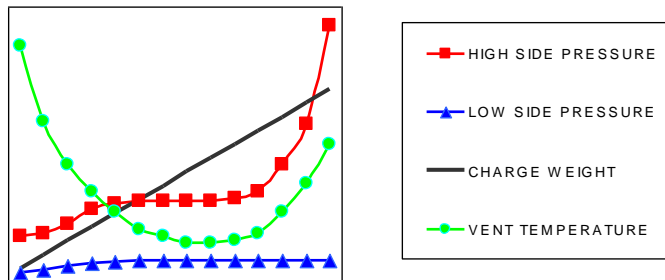

If the vehicle you're looking for isn't listed or you suspect the listing is incorrect, there are four ways of determining how much Minus30 to use:

- The first method is to find the original charge weight on the system label under the bonnet, in the owner's manual or via the manufacturer and calculate 30% of the original charge by weight. For example, a vehicle charged with 900 grams of R134a or R12 would use 270 grams of Minus30 and system with a 600 gram fluorocarbon capacity would require about 180 grams of Minus30.

Original charge weight (grams) x 30% = Minus30 charge weight (grams)

- The second method is by reading the gauge pressures and vent temperatures. This is the method commonly used when charging agricultural, mining, earthmoving and other heavy equipment. The gauge readings for Minus30 refrigerant should always be lower than R134a. Typically between 15-25 psi (100-200kPa) on the low side and 150-225 psi (1000-1600kPa) on the high side at 1500RPM. These figures will depend on the ambient temperature, air flow and a good decent sized condenser - these contribute significantly to variations in the high pressure gauge reading.

PRESSURE TEMPERATURE RELATIONSHIP

- The third method is to charge by volume using the scale on a dial charger and charging about 15% less 'by volume' (not weight) of the original fluorocarbon charge. In other words, charge the system with about 85% of the original charge by volume (this translates to 30% of the original charge by weight).
- The fourth method is to call the HyChill Help Line **1300 492 445**. We are more than happy to receive your call and assist you with any technical matters regarding the use of HyChill Minus30.

Please advise HyChill of any errors or omissions in this listing by calling the HyChill Help Line

1300 HYCHIL

(1300 492 445)

DISCLAIMER: The information in this document is an aid only and should be verified before being used. While every effort has been made to ensure the accuracy of the contents at the time of printing, no responsibility is taken for any inaccuracies or negligence in the preparation and publication of the document.