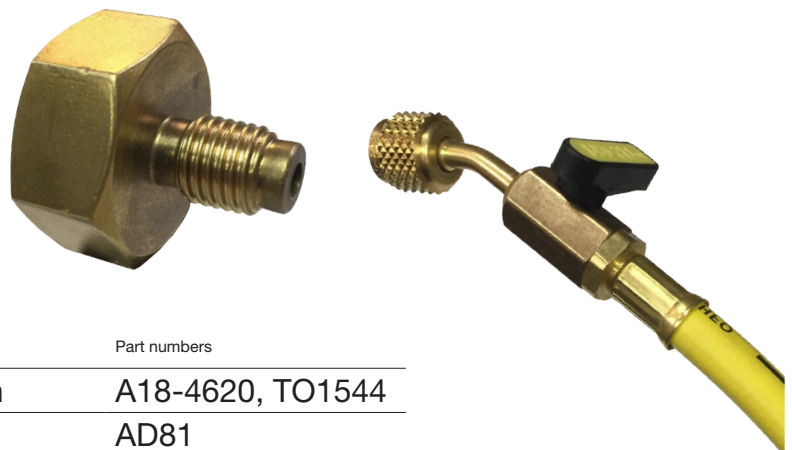

Cylinder Adaptor to R12 hose

Part numbers

Burson	A18-4717, TO1000
CPS	AD41
JAS	A18-4717

Cylinder Adaptor to R134a hose

Part numbers

Burson	A18-4620, TO1544
CPS	AD81
JAS	A18-4620

For more information