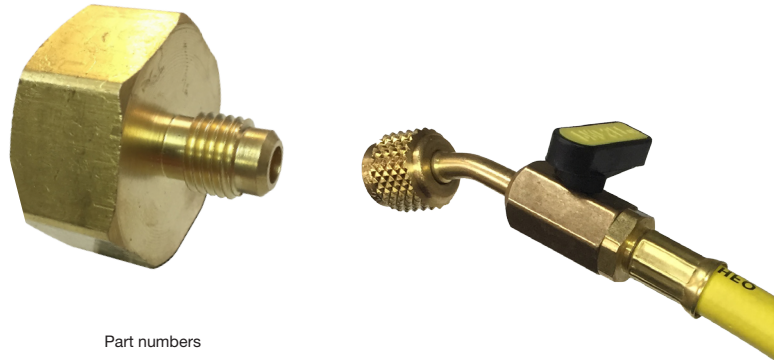

Cylinder Adaptor to R12 hose

Part numbers

Burson	A18-4717, TO1000
CPS	AD41
JAS	A18-4717

Cylinder Adaptor to R134a hose

Part numbers

Burson	A18-4620, TO1544
CPS	AD81
JAS	A18-4620

For more information